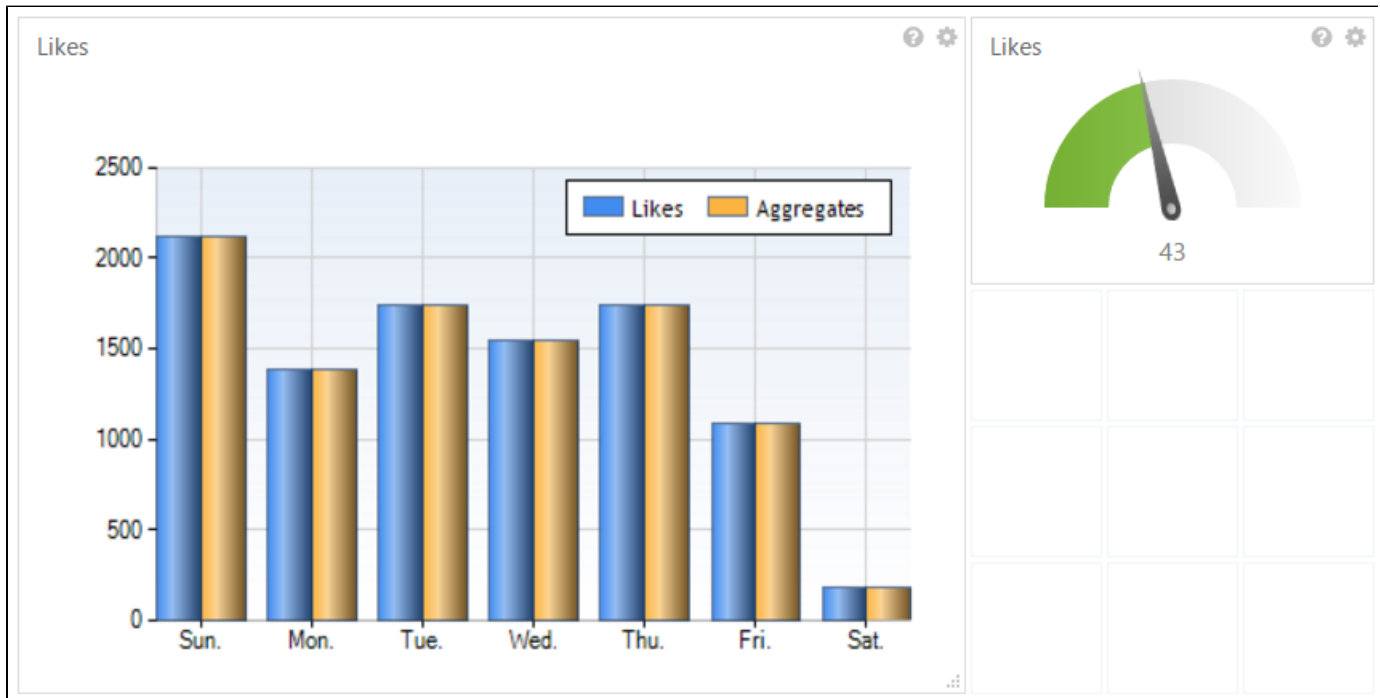

Social - Likes

This report displays the cumulative number of likes a selected website item has acquired until the designated time range.

Social Likes Report

Available Report Widgets

Chart, Meter

- The chart widget presents the increase or decrease of likes over a selected time frame.
- The meter widget presents the total number of likes for a website item or webpage.