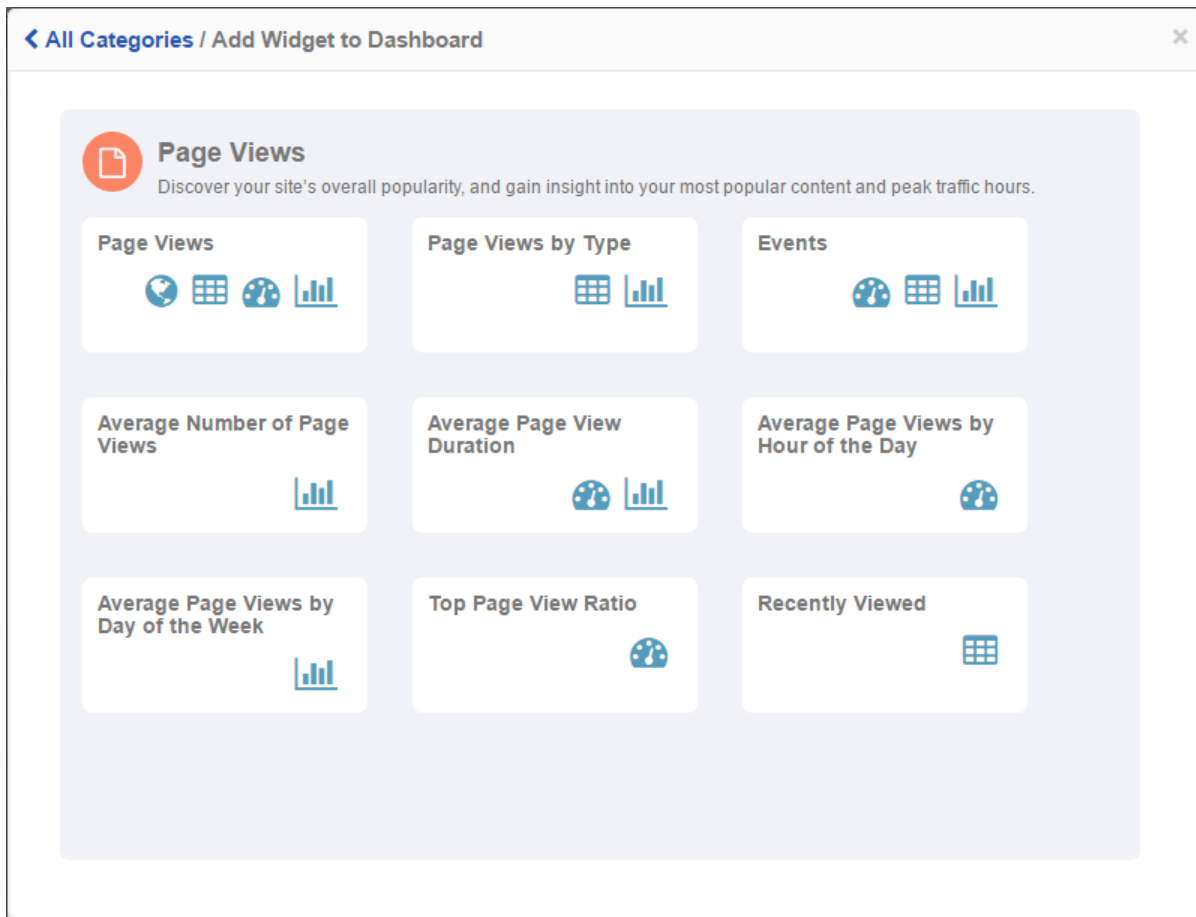

Page View Reports

CardioLog ships with a built in set of Page View reports ready to help you understand in detail how often, and for how long your visitors are viewing individual pages on your website. Included are:

- Average Number of Page Views
- Average Page Views by Day of the Week
- Average Page Views by Hour of the Day
- Average Page View Duration
- Events (Page Views by URL)
- Page Views
- Page Views by Page Type
- Recently Viewed
- Top Page View Ratio

Add Page View Widgets to Dashboard Selection