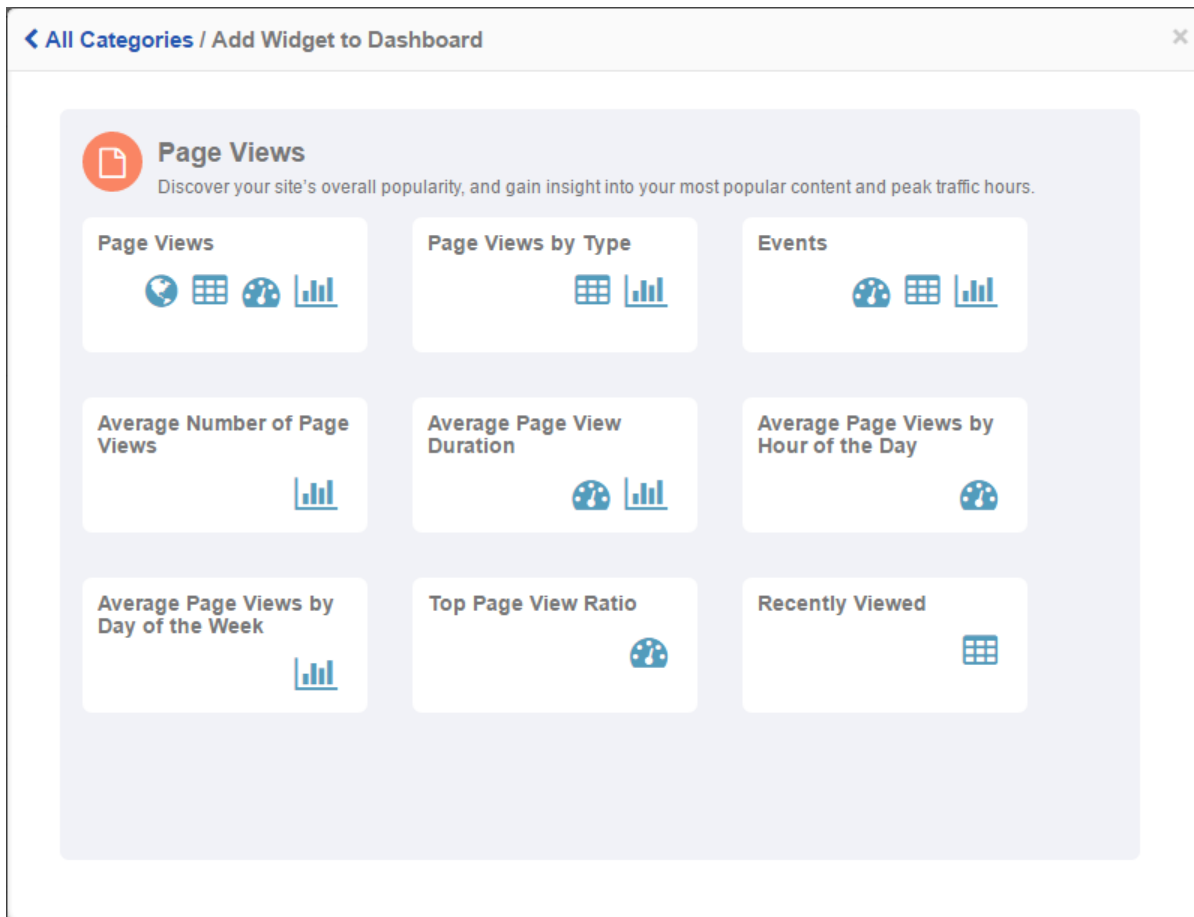

Page View Reports

CardioLog ships with a built in set of Page View reports ready to help you understand in detail how often, and for how long your visitors are viewing individual pages on your website. Included are:

- Average Number of Page Views
- Average Page Views by Day of the Week
- Average Page Views by Hour of the Day
- Average Page View Duration
- Events (Page Views by URL)
- Page Views
- Page Views by Page Type
- Recently Viewed
- Top Page View Ratio

Add Page View Widgets to Dashboard Selection