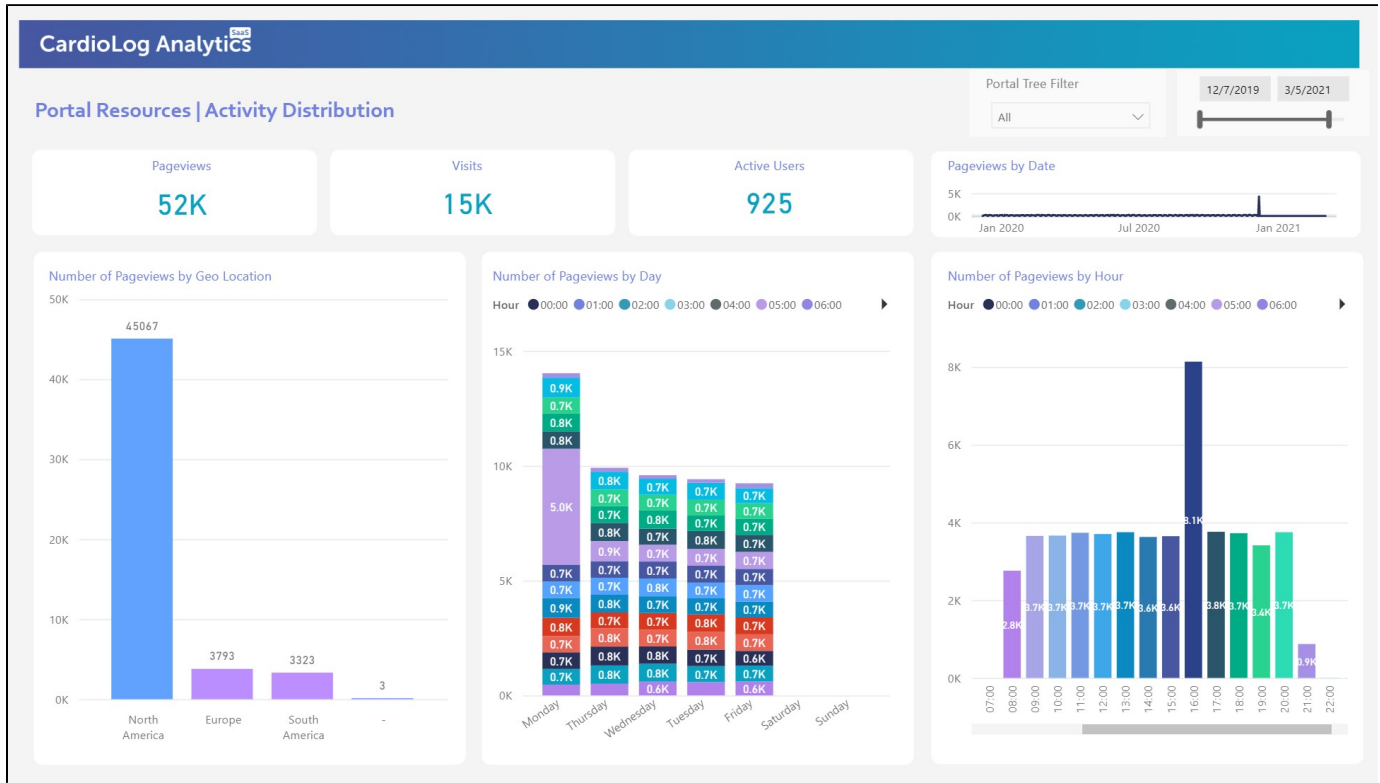

Portal Resources - Activity Distribution

The Activity Distribution report focuses on when your site is most active, and where your users are visiting from.

Portal Resources | Activity Distribution

Widgets

Number of Pageviews

This is the total number of page views by all visitors.

Number of Visits

This is the total number of visit sessions made by all visitors.

Number of Active Users

This is the total number of visitors who have viewed your site.

Number of Pageviews by Date

This line chart displays the number of page views over time.

Number of Pageviews by Geo Location

This bar chart compares the amount of page views based on user location. You can drill down from the whole continent down to visitors by city.

Number of Pageviews by Day

This stacked bar chart compares the total number of page views by day of the week, while also highlighting the number of views per hour of each day.

Number of Pageviews by Hour