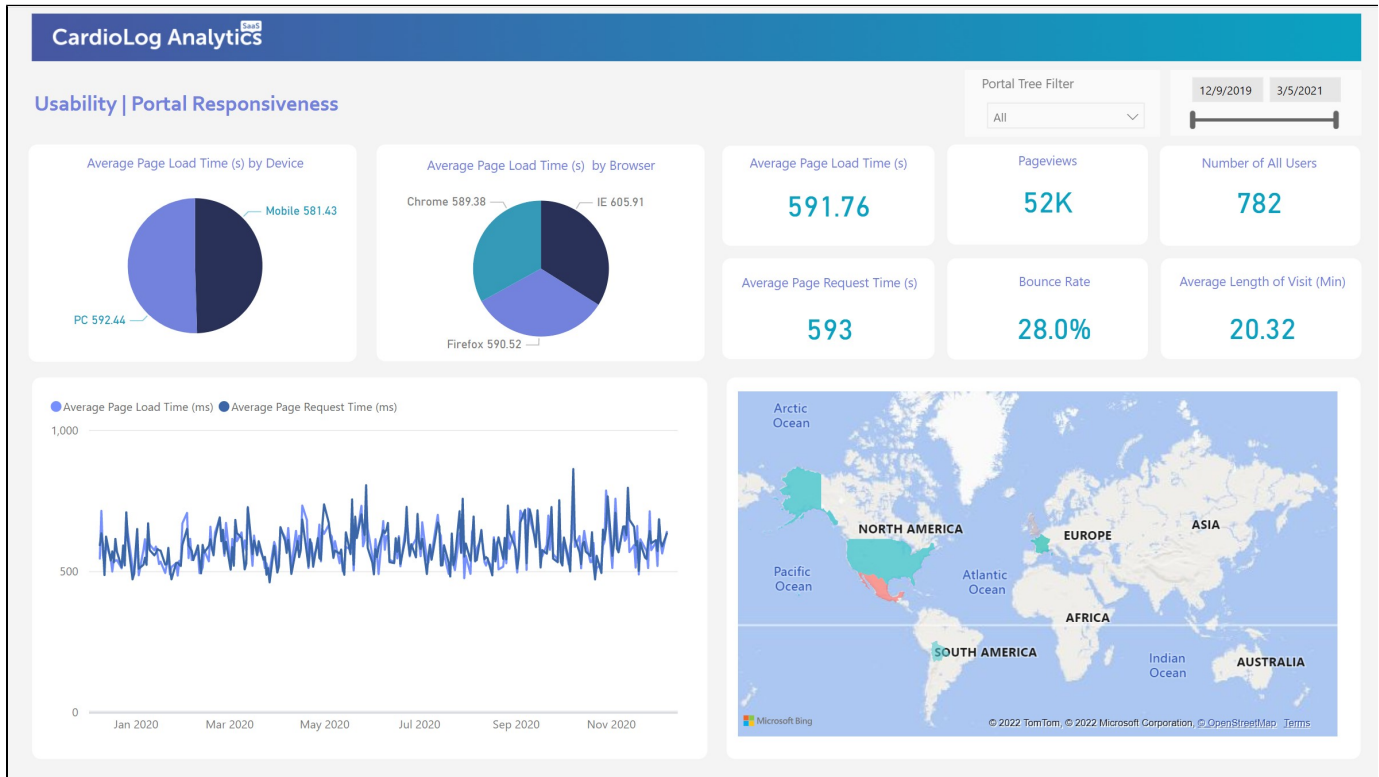

# Usability - Portal Responsiveness

The Portal Responsiveness report provides a comprehensive overview of how quickly users access your site. You can hover your cursor over most widgets to display further information.

### Average Page Request Time

This is the average time in milliseconds it takes for your site to receive and respond to a user's request. Once the page request has been completed, the page begins loading on the user's browser.

### Number of Page Views

This is the total number of pages viewed in every visit session during the currently selected time range.

## Number of Users

This is the total number of users who have accessed your site during the currently selected time range.