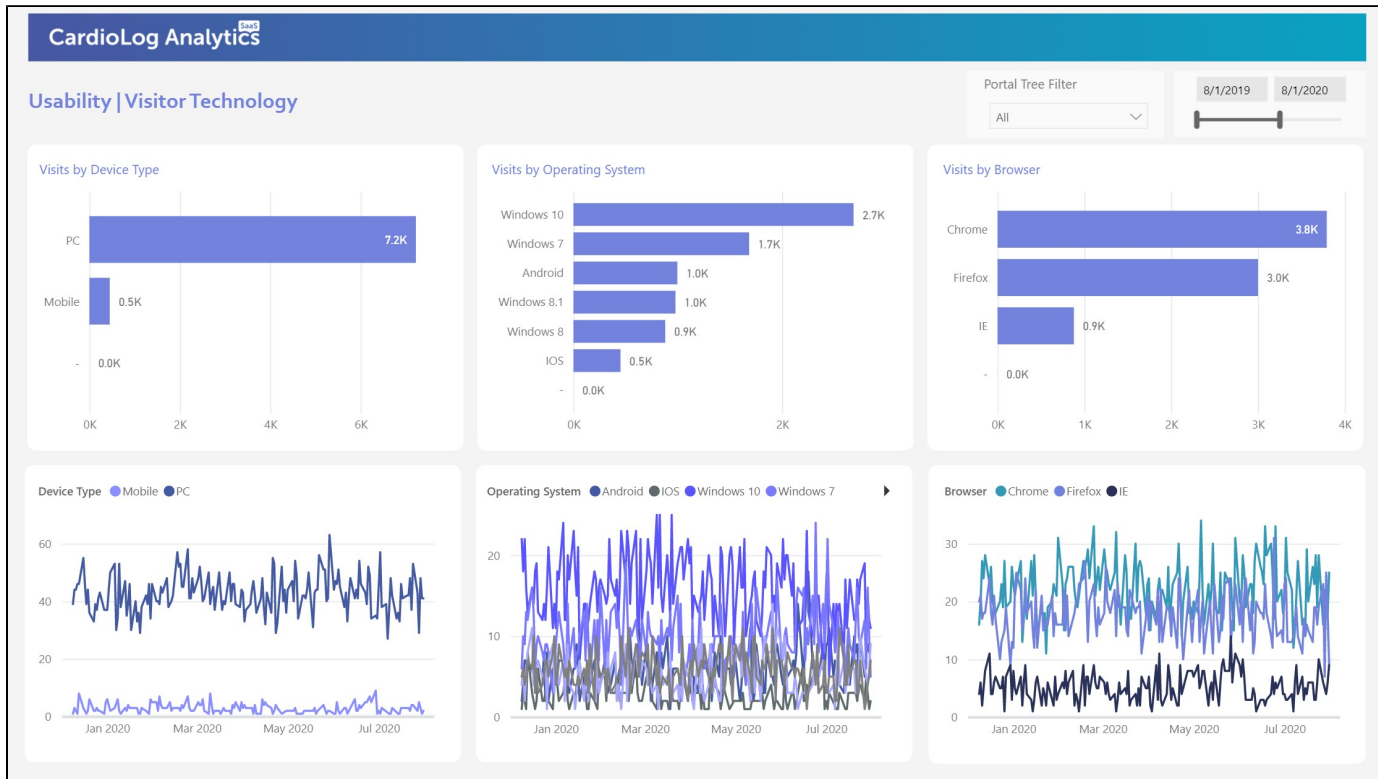

# Usability - Visitor Technology

The Visitor Technology report template displays a series of widgets that describe the types of devices and software your visitors use to access your site. You can hover your cursor over most widgets to display further information.

### Visits by Device Type

This bar chart displays the total number of visits made by all identified devices during the selected time frame.

### Visits by Operating System

This bar chart displays the total number of visits made by all identified operating systems during the selected time frame.

### Visits by Browser

This bar chart displays the total number of visits made by all identified web browsers during the selected time frame.