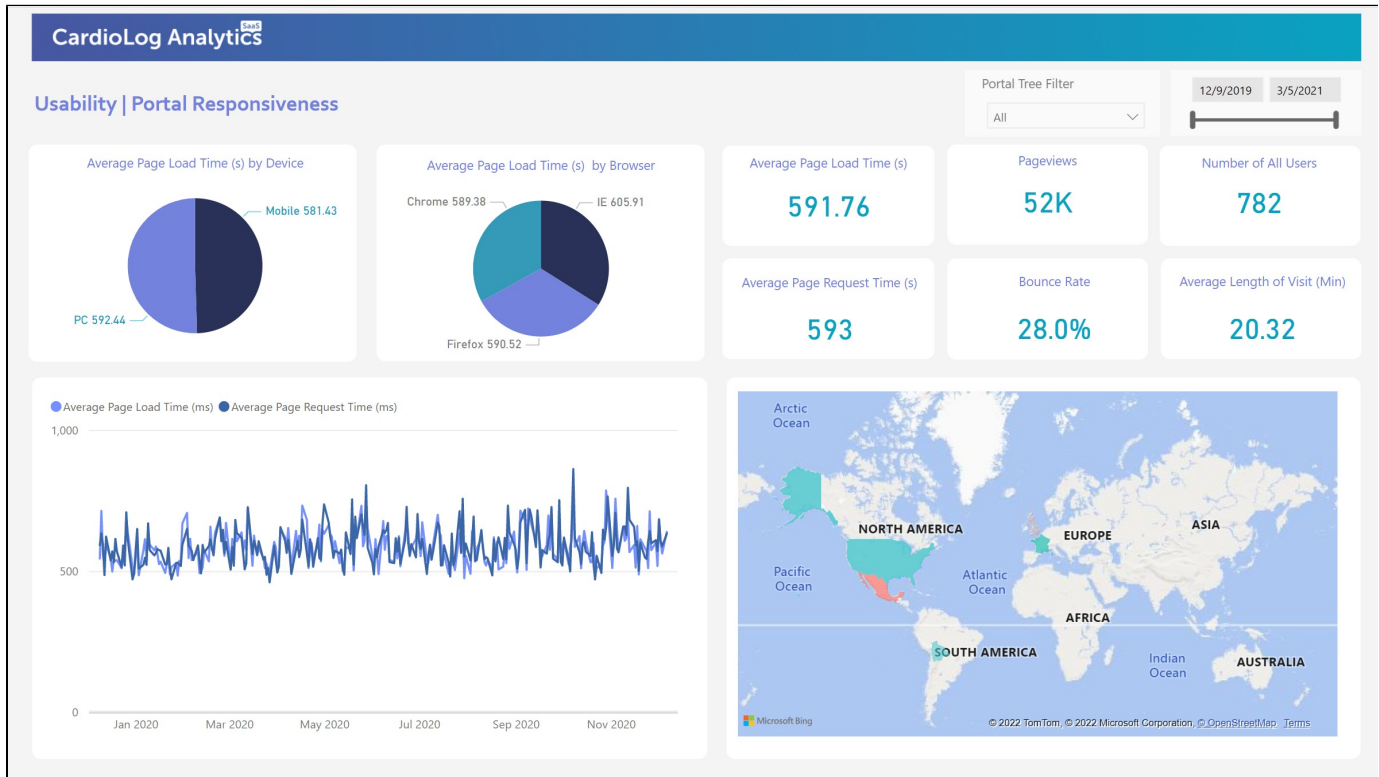

Usability - Portal Responsiveness

The Portal Responsiveness report provides a comprehensive overview of how quickly users access your site. You can hover your cursor over most widgets to display further information.

Usability | Portal Responsiveness

Average Page Request Time

This is the average time in milliseconds it takes for your site to receive and respond to a user's request. Once the page request has been completed, the page begins loading on the user's browser.

This pie chart displays the average time in milliseconds it takes for your site to be fully loaded and become fully functional for a user, depending on the user's device.

Average Page Load Time by Browser

This pie chart displays the average time in milliseconds it takes for your site to be fully loaded and become fully functional for a user, depending on the user's browser.

Number of Page Views

This is the total number of pages viewed in every visit session during the currently selected time range.